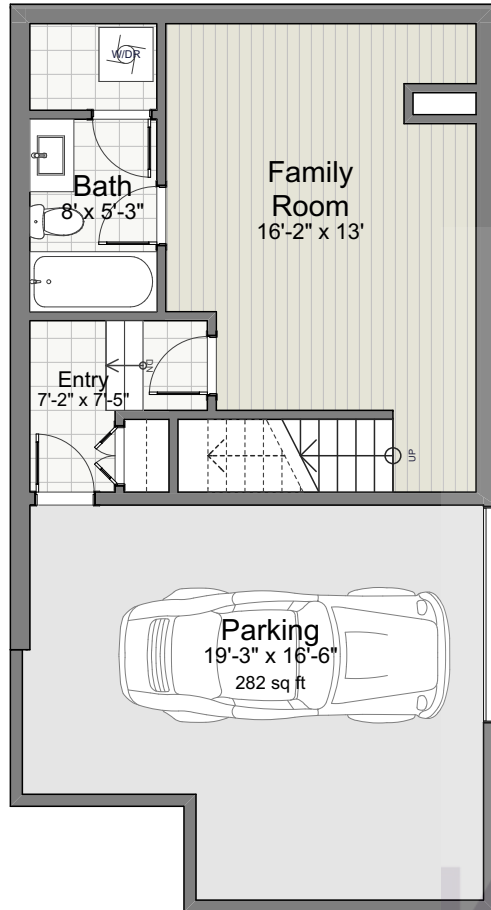

4555 Cambie Street

Upper Level	492
Lower Level	676
Basement Level	445
	1,613 sq ft

Basement Level

Lower Level

Upper Level

KLEIN GROUP

RESIDENTIAL