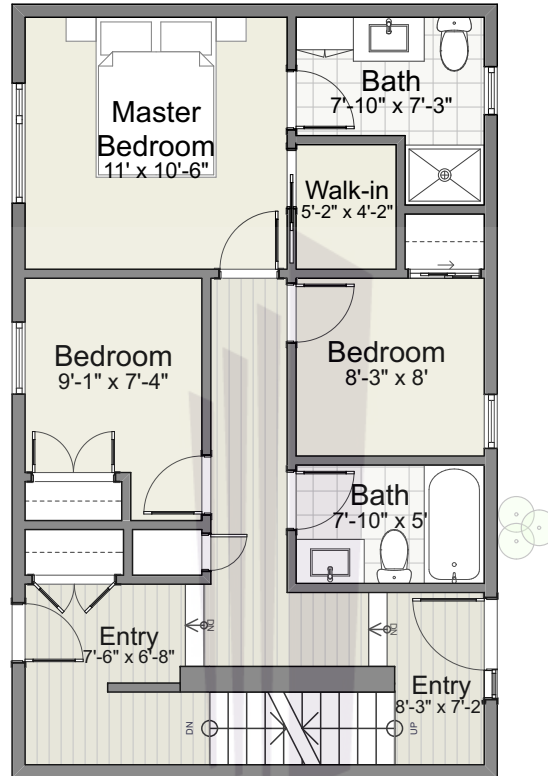

4555 Cambie Street

Upper Level	492
Lower Level	676
Basement Level	445
	1,613 sq ft

Basement Level

Lower Level

Upper Level

KLEIN GROUP

RESIDENTIAL