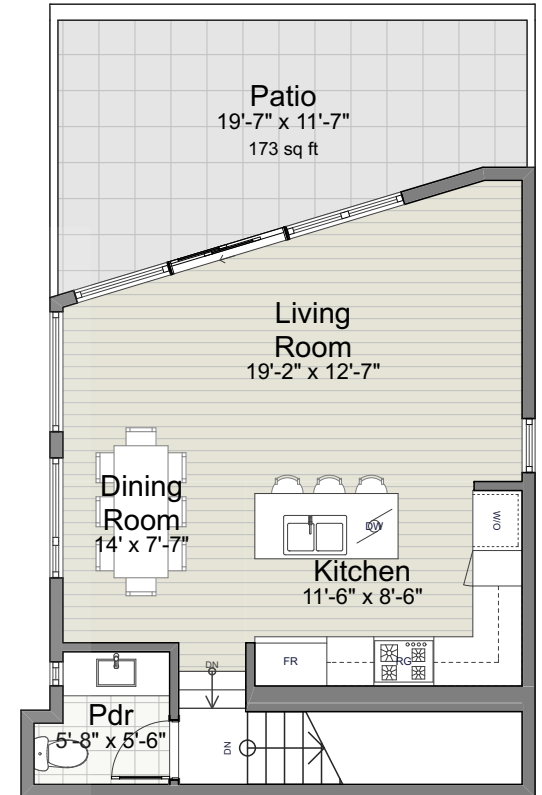

4555 Cambie Street

Upper Level	492
Lower Level	676
Basement Level	445
	1,613 sq ft

Basement Level

Lower Level

Upper Level

KLEIN GROUP

RESIDENTIAL